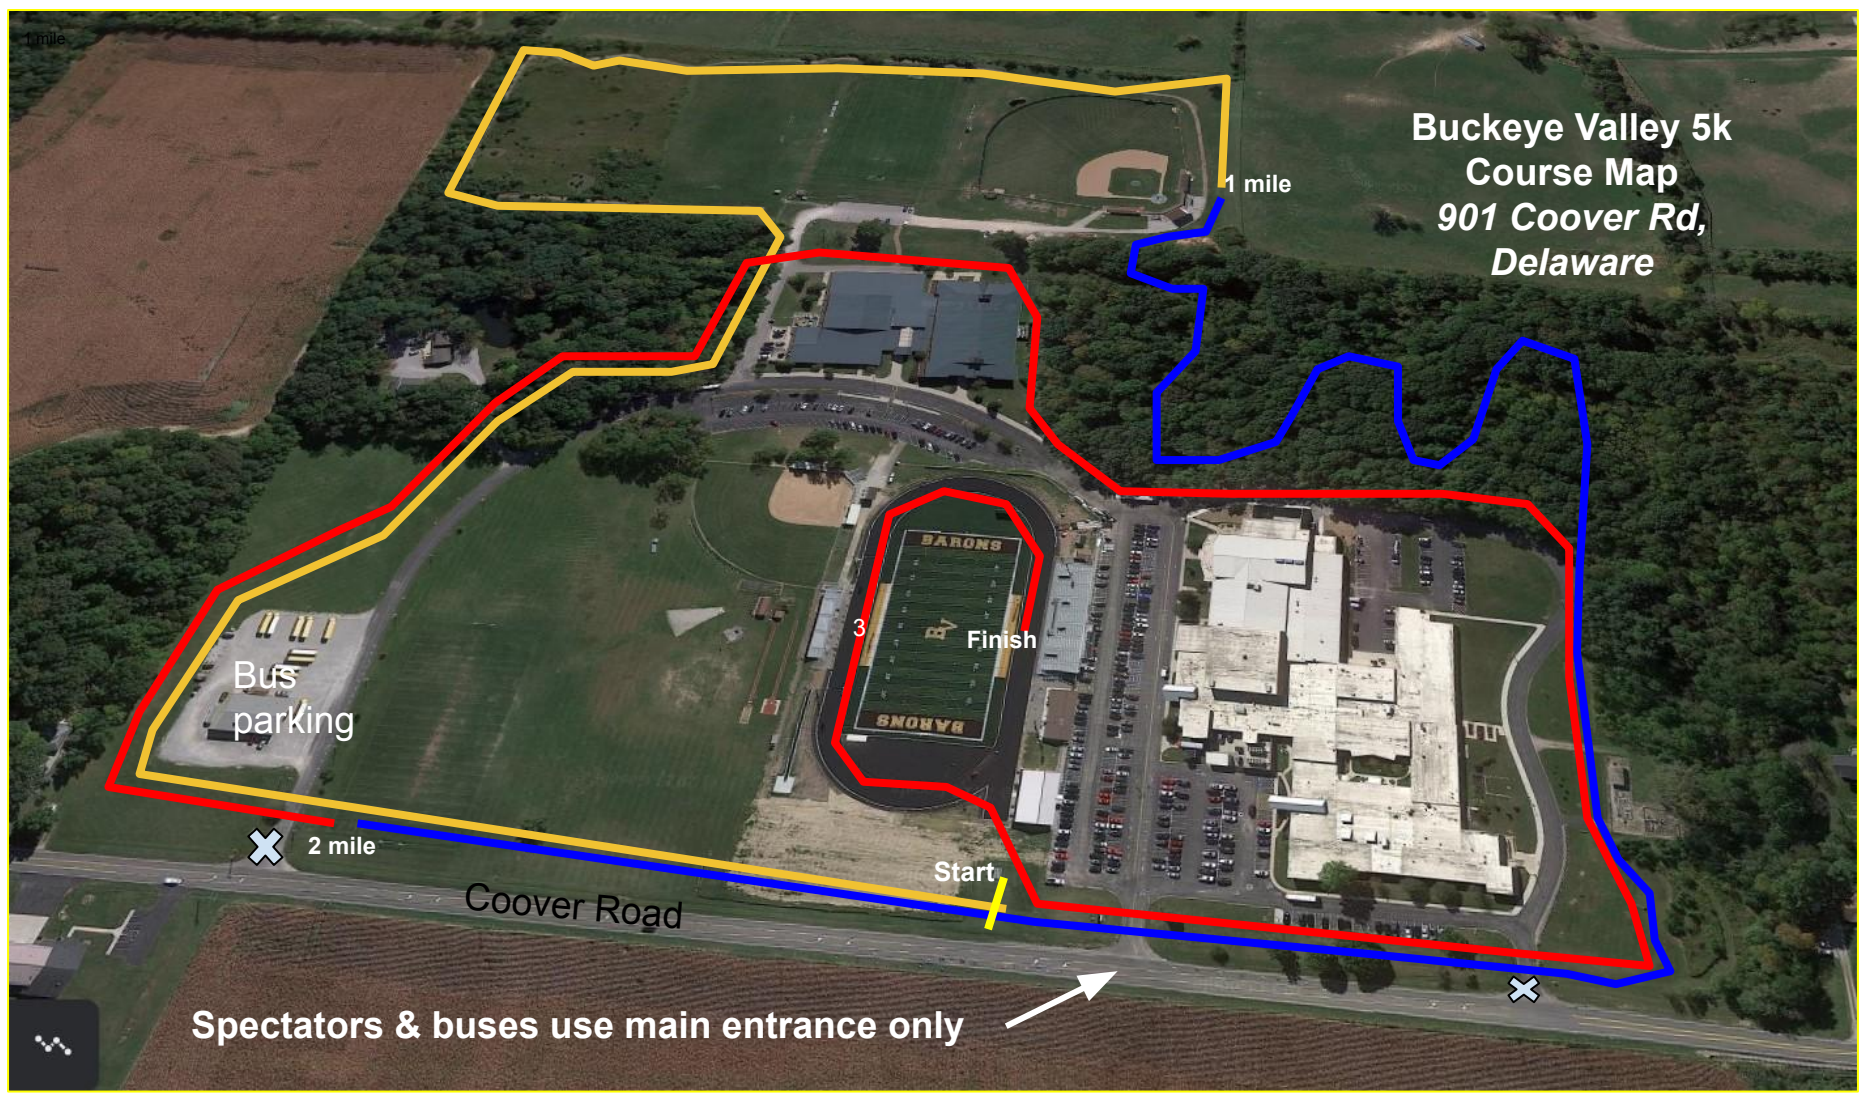

**Buckeye Valley 5k
Course Map
901 Coover Rd,
Delaware**

Bus parking

3 Finish

Start

2 mile

1 mile

Coover Road

Spectators & buses use main entrance only